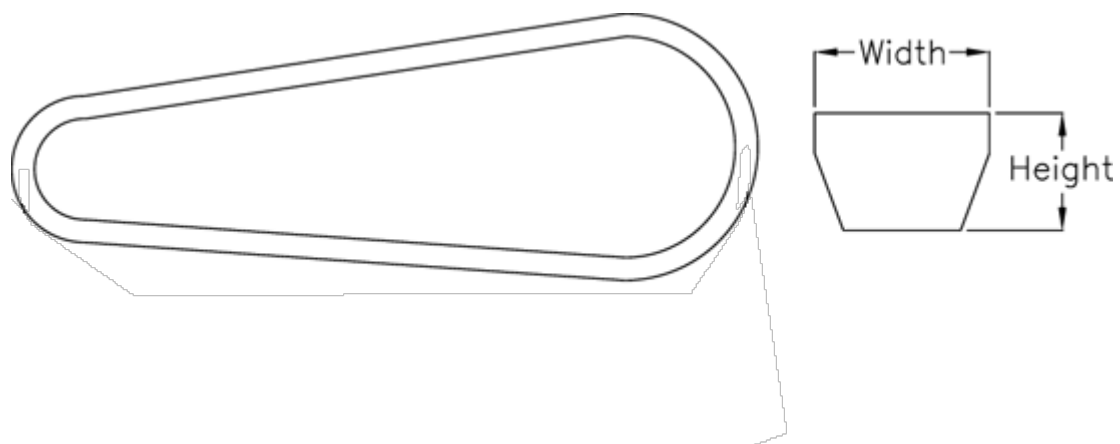

Data Sheet

Article number: 601962768500
Description: Gates V-belt SPC 8500 Ld 8500
DELTA NARROW

Measures

Datum length	= 8500
Height	= 18
Width	= 22